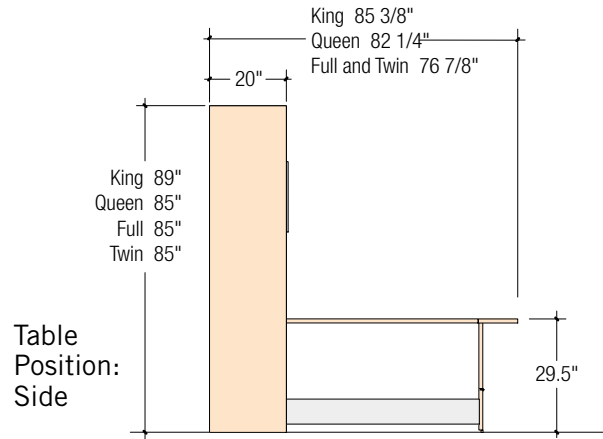

# The Inova TableBed: *Broadway and Symphony Series*

- The *Broadway Series* is built in melamine and laminate over particle board and veneer core ply. The *Symphony Series* is built in Maple veneer over the same core materials. See Finish Sheet or panel samples for all finishes.
- All TableBeds are completely freestanding.
- All TableBeds coordinate in height, depth, and finishes with the WallBeds and cabinets in the corresponding series.
- Spring mechanism allows bed to be raised and lowered with a light touch and is easily adjustable for different mattress weights.
- Western King is standard. Eastern King is available upon request.

\*Dimensions subject to change