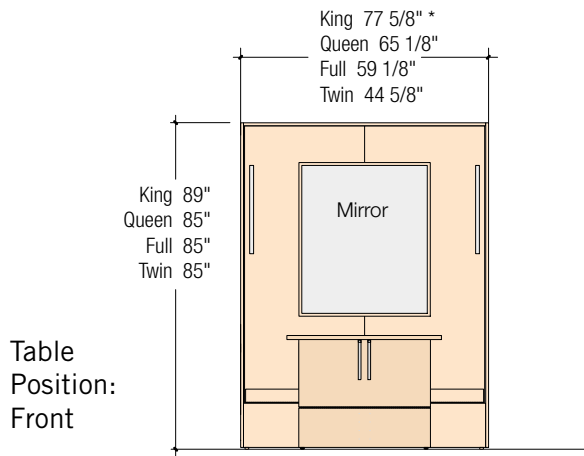

# The Inova TableBed: *Broadway and Symphony Series*

- The *Broadway Series* is built in melamine and laminate over particle board and veneer core ply. The *Symphony Series* is built in Maple veneer over the same core materials. See Finish Sheet or panel samples for all finishes.
- All TableBeds are completely freestanding.
- All TableBeds coordinate in height, depth, and finishes with the WallBeds and cabinets in the corresponding series.
- Spring mechanism allows bed to be raised and lowered with a light touch and is easily adjustable for different mattress weights.
- Western King is standard. Eastern King is available upon request.

\*Dimensions subject to change