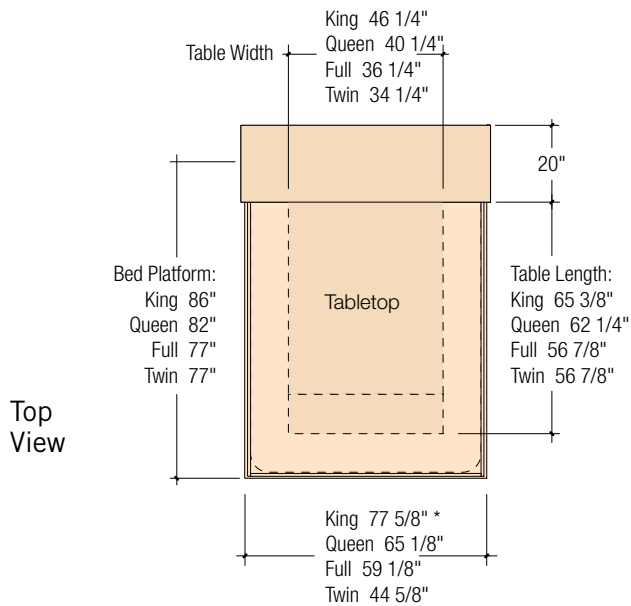

# The Inova TableBed: *Broadway and Symphony Series*

- The *Broadway Series* is built in melamine and laminate over particle board and veneer core ply. The *Symphony Series* is built in Maple veneer over the same core materials. See Finish Sheet or panel samples for all finishes.
- All TableBeds are completely freestanding.
- All TableBeds coordinate in height, depth, and finishes with the WallBeds and cabinets in the corresponding series.
- Spring mechanism allows bed to be raised and lowered with a light touch and is easily adjustable for different mattress weights.
- Western King is standard. Eastern King is available upon request.

\*Dimensions subject to change