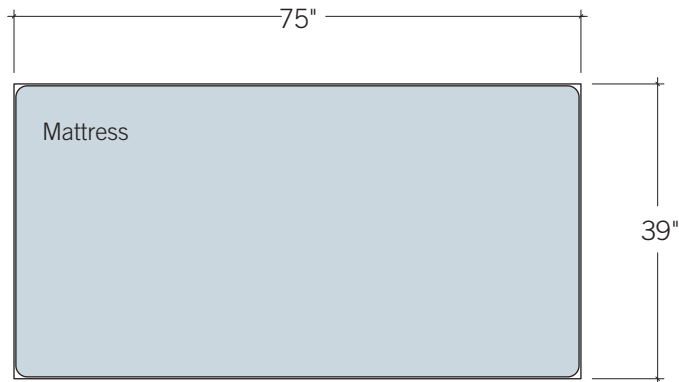

Inova Captain's Bed with SuperDrawer™ System

Top View

The Captain's Bed is available in two series:

The **Broadway Series** is built in melamine and laminate over particle board and veneer core ply.

The **Symphony Series** is built in Maple veneer over the same core materials. See **Finish Sheet** or panel samples for all finishes.

Each of the six drawers are 20" wide x 6-1/2" deep x 35" from front to back.

Takes standard twin-size mattress in any thickness.

Thick edgebanding is used around bed platform, cabinet edges, and drawer fronts (*Broadway*, 1/8" pvc; *Symphony* 1/4" maple).