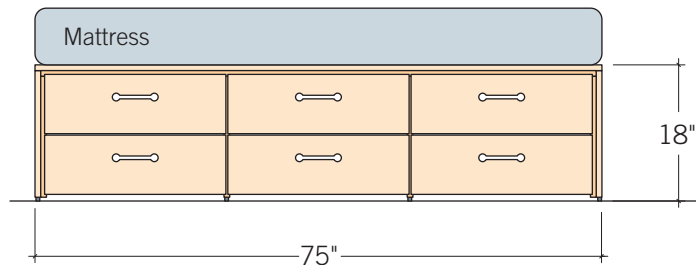

Inova Captain's Bed with SuperDrawer™ System

The Captain's Bed is available in two series:

The **Broadway Series** is built in melamine and laminate over particle board and veneer core ply.

The **Symphony Series** is built in Maple veneer over the same core materials. See **Finish Sheet** or panel samples for all finishes.

Each of the six drawers are 20" wide x 6-1/2" deep x 35" from front to back.

Takes standard twin-size mattress in any thickness.

Thick edgebanding is used around bed platform, cabinet edges, and drawer fronts (*Broadway*, 1/8" pvc; *Symphony* 1/4" maple).

Drawers sides, and bottoms are constructed of 1/2" thick, 9-ply baltic birch for strength and durability.

Bottom drawers roll on wheels; this works well on hard or carpeted floors. Not recommended for rooms with throw or area rugs.

Non-skid surface on bed platform keeps mattress in place.

Ships by UPS, flat-packed in three boxes, each under 100 lbs.

Thorough and well-illustrated assembly instructions for quick and easy set-up.

Front View

The Inova SuperDrawer™ system:

Each bottom drawer opens independently. When the top drawer is opened, the bottom drawer below it automatically comes out to support it.

Bottom drawers can be opened all the way past the top drawers for full access to storage all at once.