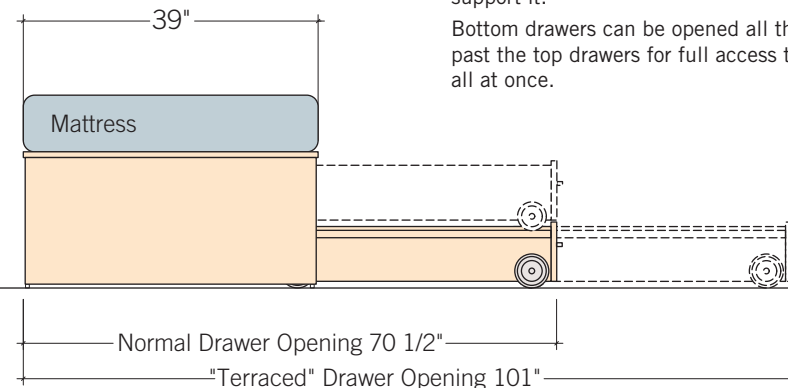

Each of the six drawers are 20" wide x 6-1/2" deep x 35" from front to back.

Takes standard twin-size mattress in any thickness.

Thick edgebanding is used around bed platform, cabinet edges, and drawer fronts (*Broadway*, 1/8" pvc; *Symphony* 1/4" maple).

Drawers sides, and bottoms are constructed of 1/2" thick, 9-ply baltic birch for strength and durability.

Bottom drawers roll on wheels; this works well on hard or carpeted floors. Not recommended for rooms with throw or area rugs.

Non-skid surface on bed platform keeps mattress in place.

Ships by UPS, flat-packed in three boxes, each under 100 lbs.

Thorough and well-illustrated assembly instructions for quick and easy set-up.

Front View